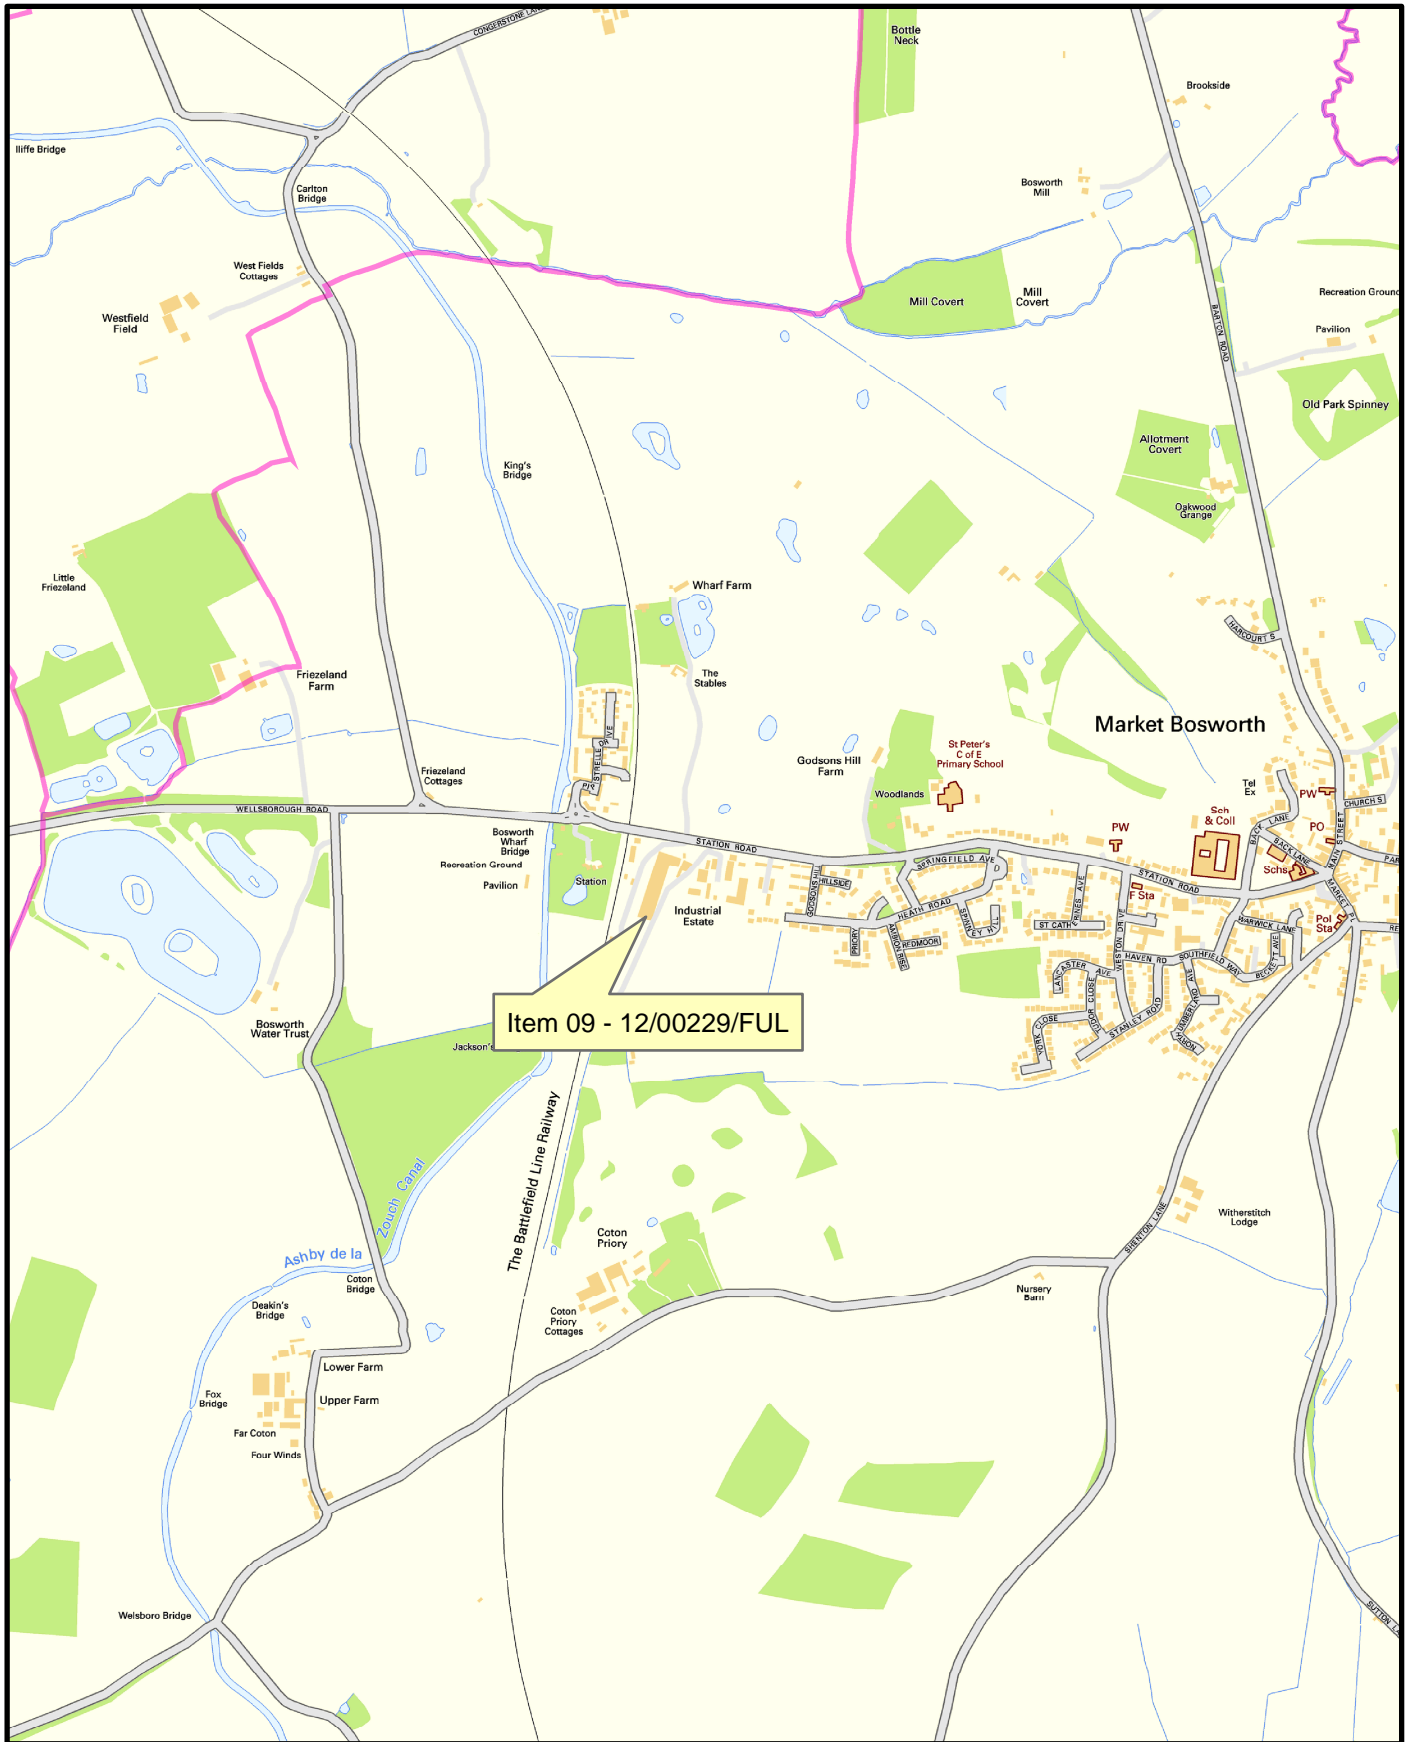

Location of planning applications

2

Legend

 Parish Boundary

This map is based upon Ordnance Survey material with the permission of Ordnance Survey on behalf of the Controller of Her Majesty's Stationery Office © Crown copyright. Unauthorised reproduction infringes crown copyright and may lead to prosecution or civil proceedings. Hinckley & Bosworth Borough Council LA100018489 Published 2010